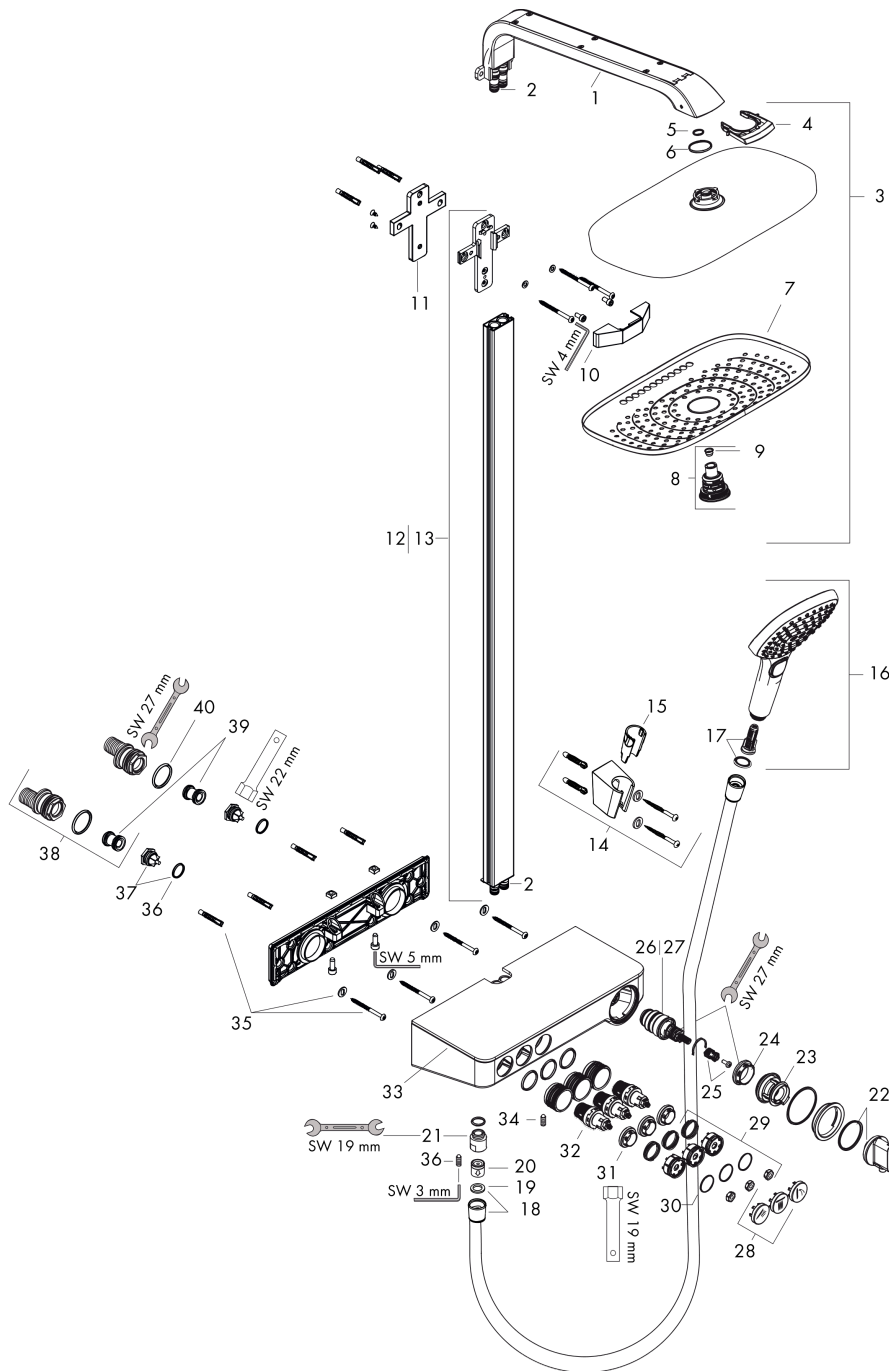

Raindance Select E
Showerpipe 300 3jet with ShowerTablet Select 300
Finish: **White/Chrome** Article Number: **27127400**

Exploded Drawing

Year of production: >06/19

Raindance Select E
Showerpipe 300 3jet with ShowerTablet Select 300
Finish: **White/Chrome** Article Number: **27127400**

Spare part list

Year of production: >06/19

Pos.	Description	Article Number	PC	PU
1	shower arm	92140000	19	1
2	O-ring 9x1,5	98117000	1	1
3	head shower	92139400	21	1
4	cramp	98481000	3	1
5	O-ring 12x1,5	98430000	1	1
6	O-Ring 28x2	98194000	1	1
7	spray body	92148400	16	1
8	selector assy	98343000	12	1
9	filter	97735000	1	1
10	cover	92142000	8	1
11	tile-matching-disk 7 mm	92143000	10	1
12	pipe with cover (900 mm)	92141000	19	1
13	pipe with cover (1000 mm)	92467000	19	1
14	shower holder	28331000	98	1
15	guide	98918000	1	1
16	handshower	26520400	98	1
17	filter insert	97708000	2	1
18	shower hose Isiflex'B 1,60 m	28276000	98	1
19	seal	98058000	1	1
20	set of non return valves DW 15	94074000	5	1
21	O-ring 14x2	98129000	1	1
22	handle for thermostat	98369000	13	1
23	safety set	98370000	2	1
24	nut	98913000	6	1
25	handle fixing set	92136000	6	1
26	thermostat cartridge	98282000	14	1
27	cartridge for exchanged connections	92373000	18	1
28	set of symbols	98367000	10	1
29	spring with sleeve	92340000	4	1
30	O-ring 20x1	98140000	1	1
31	nut	98368000	4	1
32	shut off unit	95758000	14	1
33	escutcheon	92165400	19	1
34	hollow set screw M6x16 including o-ring 29x3	98372000	3	1
35	mounting set	96179000	4	1
36	O-ring 17x2	98199000	1	1
37	non return valve (pressure-resistant up to 2 MPa)	95773000	8	1
38	set of S-unions	95772000	13	1
39	noise reduction	96429000	2	1
40	O-ring 29x3	98371000	2	1
a	ball s-unions with escutcheon	98293000	22	1