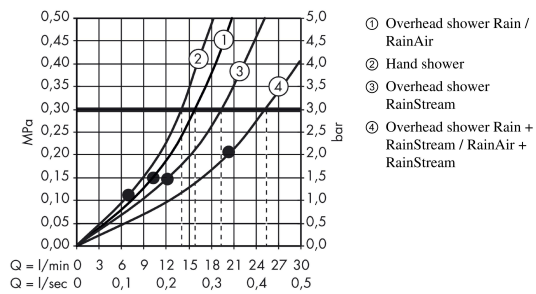

Raindance Select E
Showerpipe 300 3jet with ShowerTablet Select 300
 Finish: **White/Chrome** Article Number: **27127400**

Description

product features

- consists of: overhead shower, hand shower, shower thermostat, shower hose, shower holder, shower bar
- overhead shower Raindance Select E 300 3jet
- shower head size overhead shower: 300 x 190 mm
- spray type overhead shower: RainAir, Rain, RainStream
- convenient spray selection via Select button
- spray disc surface: white
- shelf made of safety glass
- surface shelf: white glass
- flow rate RainAir spray (at 3 bar): 16 l/min
- flow rate Rain spray (at 3 bar): 16 l/min
- flow rate RainStream spray (at 3 bar): 19 l/min
- spray type hand shower: RainAir, Rain, Whirl
- maximum flow rate for Showerpipe at 3 bar: 19 l/min
- minimum flow pressure: 2 bar
- max. operating pressure: 10 bar
- overhead shower tilted forward at a 10° angle
- bar width: 40 mm
- shower arm length overhead shower: 380 mm
- CoolContact thermostat: Prevents the housing from heating up, making showering even safer
- thermostat ShowerTablet Select 300
- safety stop at 40°C
- adjustable hot water limitation
- convenient diversion via Select button
- suitable for continuous flow water heaters
- mounting type: exposed installation
- connection dimension DN15
- connection thread G ½
- centre distance 150 ± 12 mm
- intrinsically safe against backflow
- in case of installation on existing G ¾ connections, adaptor no.02026000 must be used
- 2 functions

Technology

Certificates / Sustainability

Raindance Select E
Showerpipe 300 3jet with ShowerTablet Select 300
 Finish: **White/Chrome** Article Number: **27127400**

Product image

Scale drawing

Flowchart

Raindance Select E
Showerpipe 300 3jet with ShowerTablet Select 300
 Finish: **White/Chrome** Article Number: **27127400**