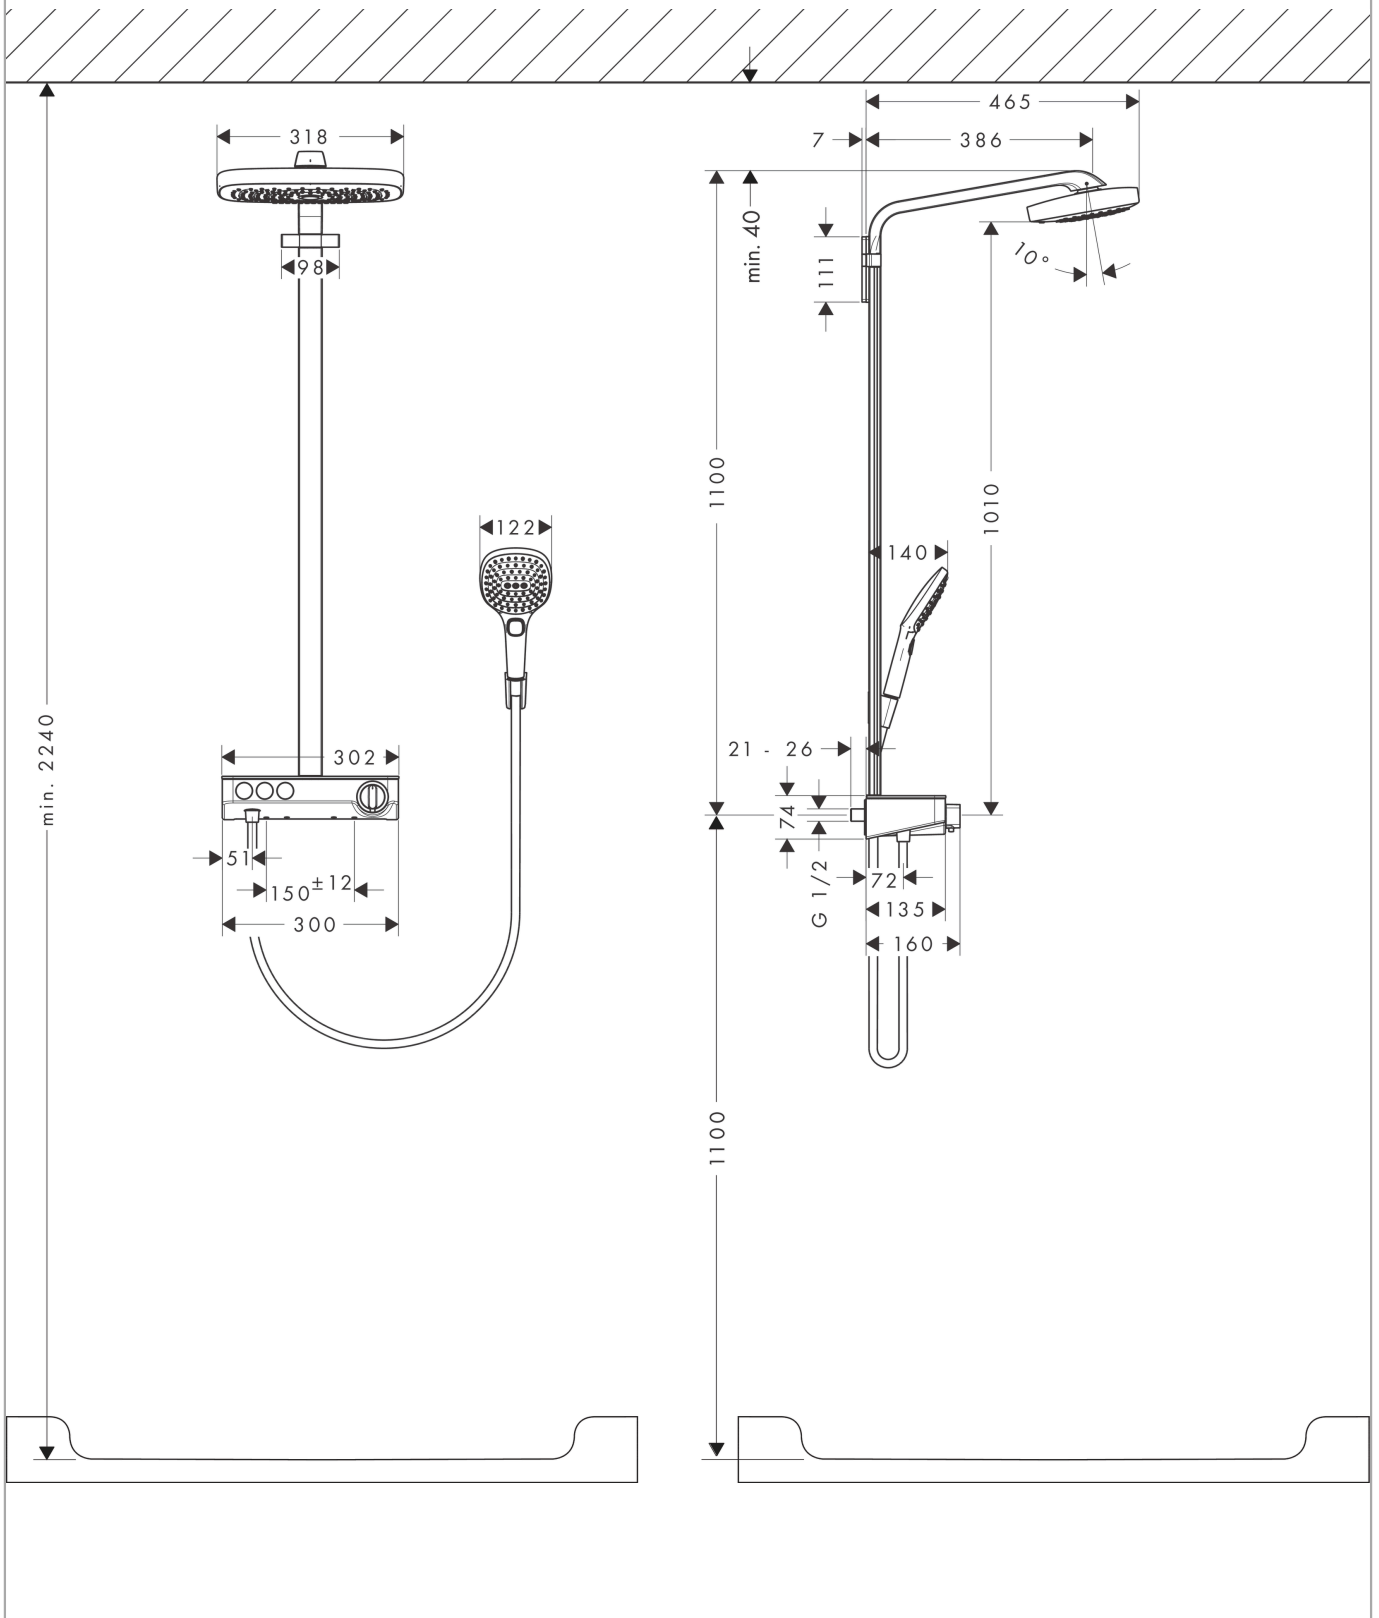

Raindance Select E
Showerpipe 300 3jet with ShowerTablet Select 300
Finish: **White/Chrome** Article Number: **27127400**

Installation examples